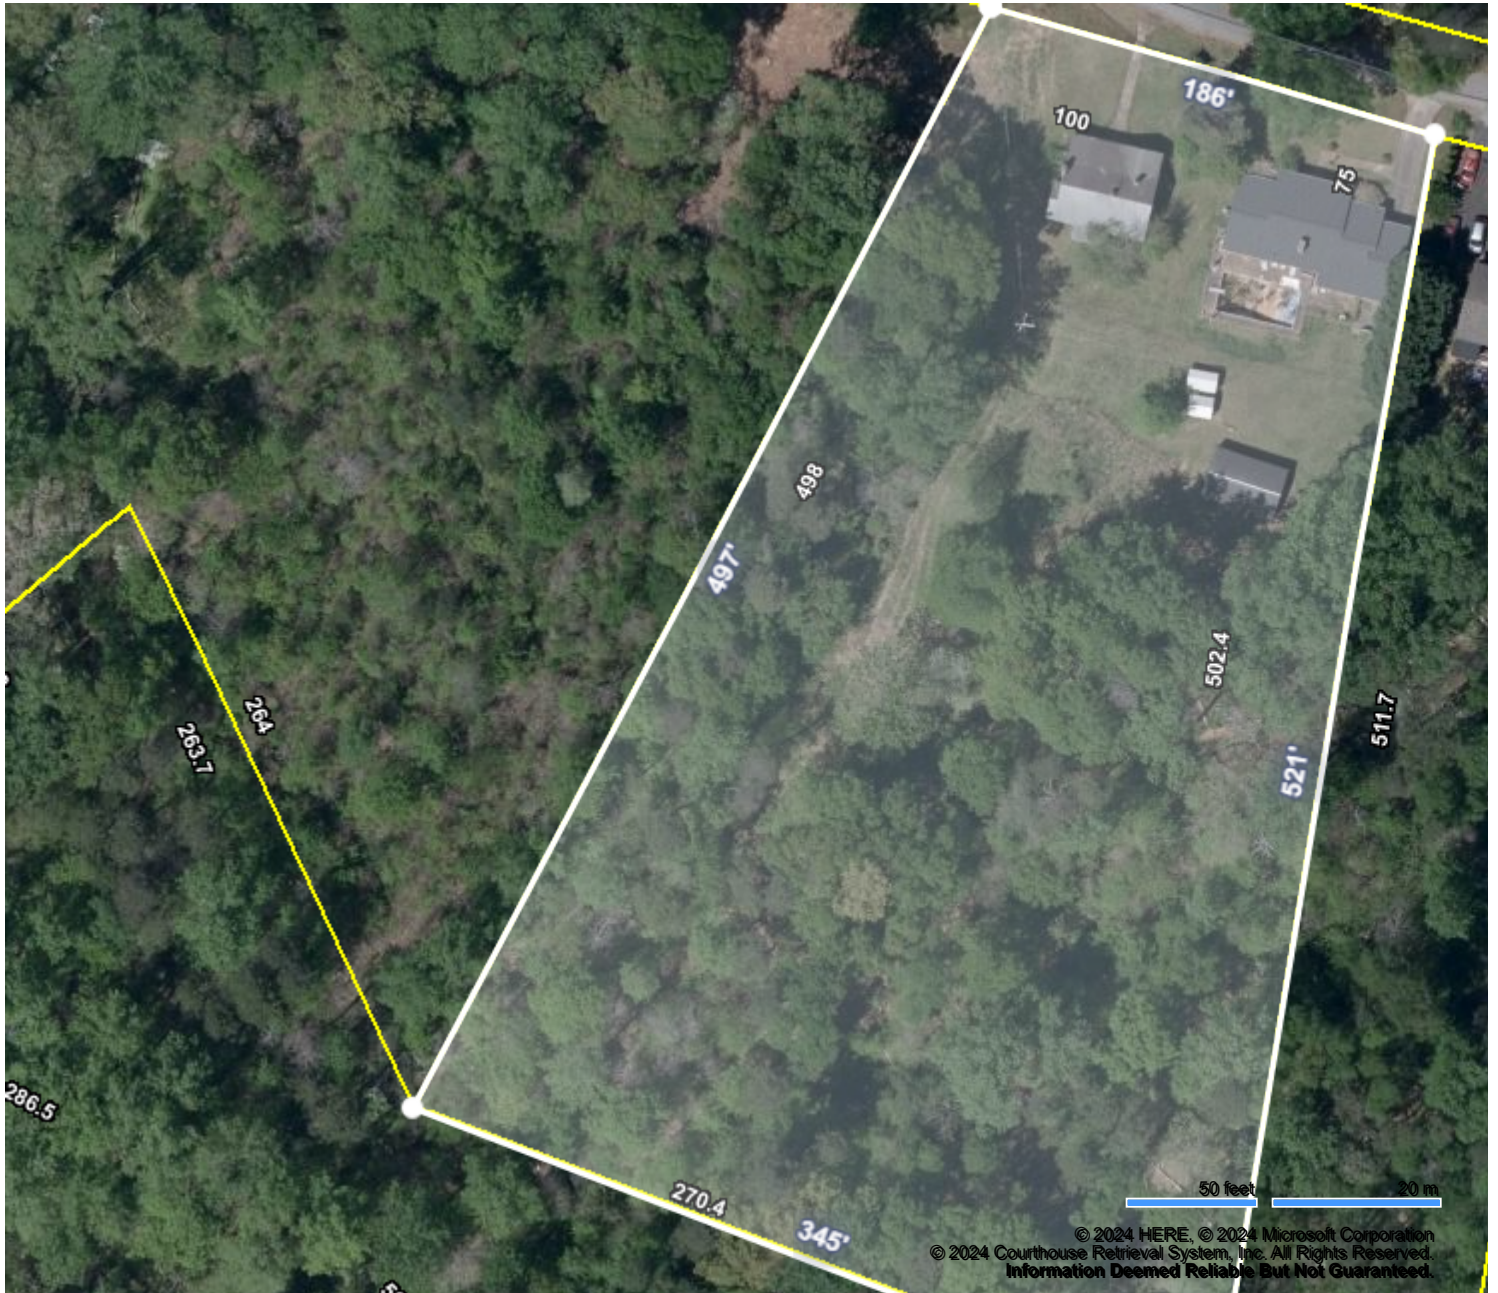

Map for Parcel Address: 49 Beverly Hills Dr Spartanburg, SC 29301-1704 Parcel ID: 6-18-10-056.01

© 2024 Courthouse Retrieval System, Inc. All Rights Reserved.
Information Deemed Reliable But Not Guaranteed.